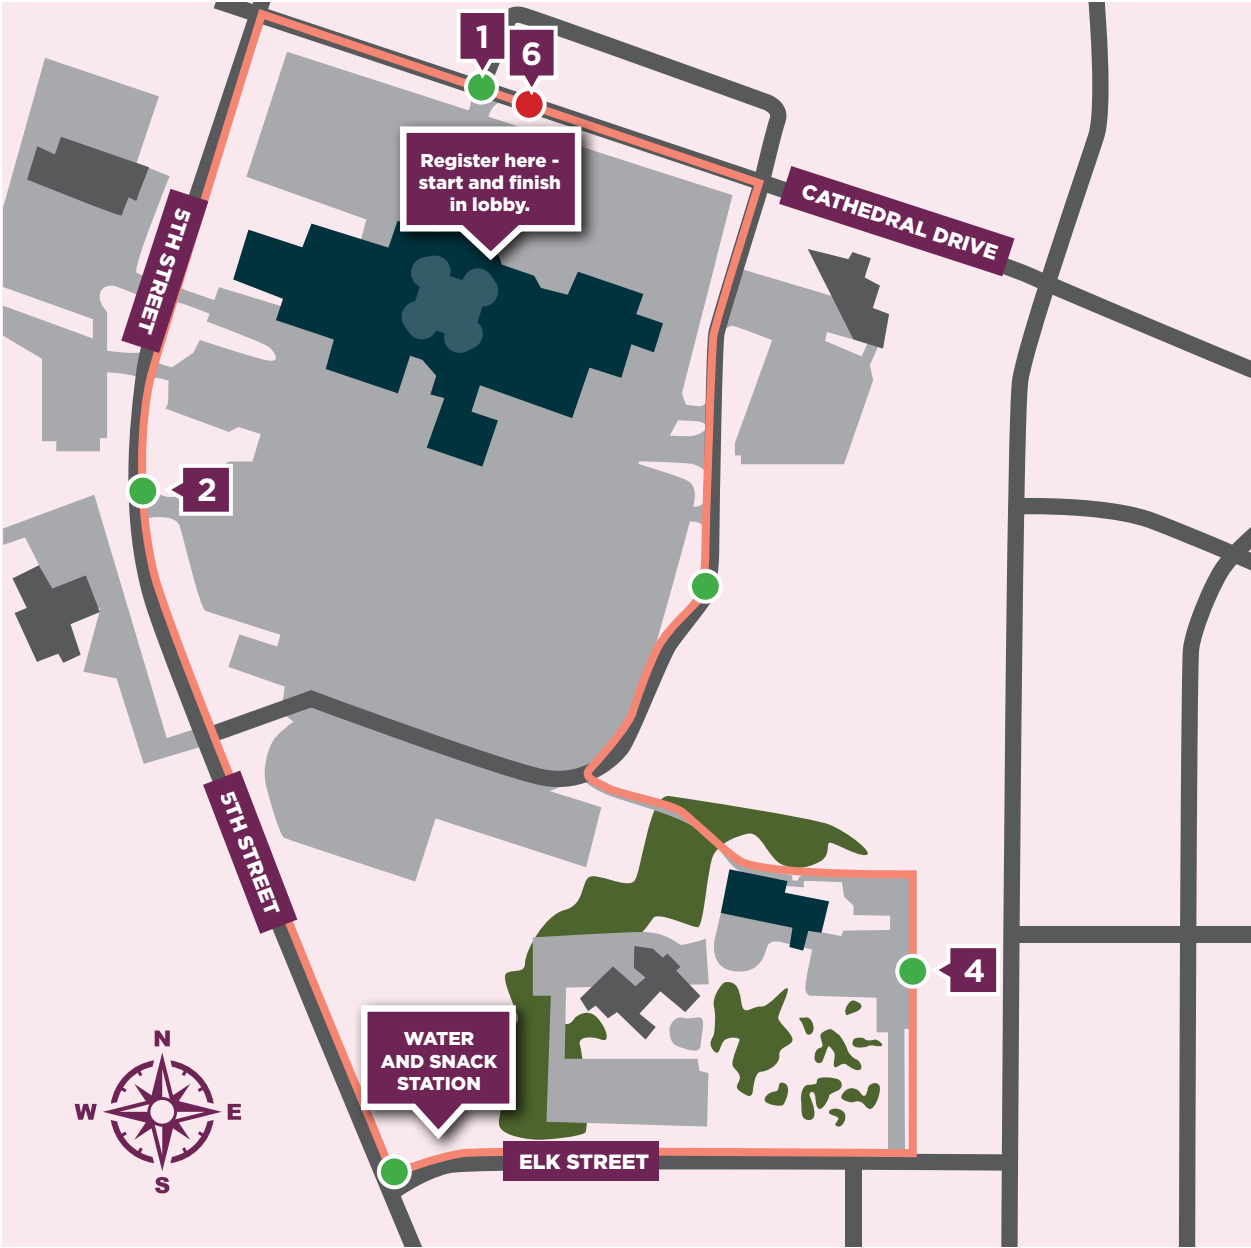

# 2024 MARCH FOR MAMMOS

## RAPID CITY HOSPITAL EXTERNAL ROUTE

— = walking path

- 1. Start - 0.0 mile marker
- 2. 0.25 mile marker
- 3. 0.5 mile marker
- 4. 0.75 mile marker
- 5. 1.0 mile marker
- 6. End - 1.25 mile marker